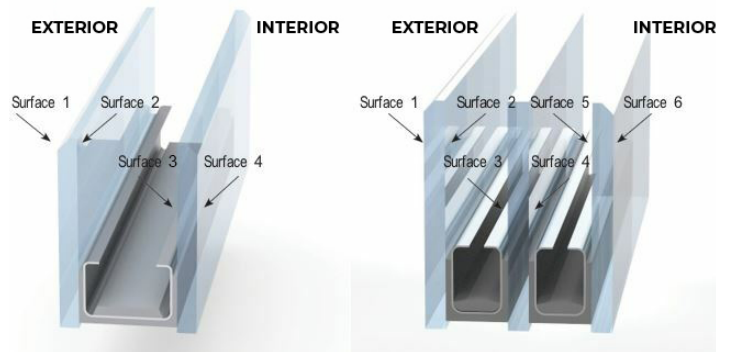

2. INSULATING OPTIONS

Double Glass Unit

Triple Glass Unit
Note: Grilles are not available on Triple glass units.