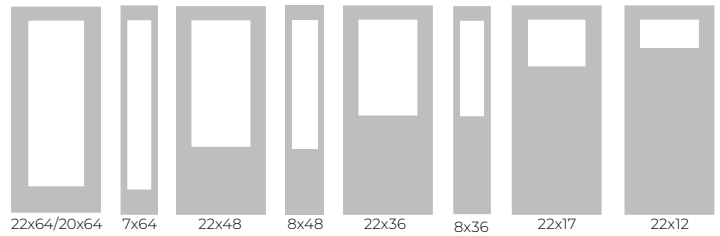

### 4. INSULATING GLASS SIZES

#### RECTANGULAR:

Size: 1/4" x (5/16", 5/8", 1", 1 1/4", 2")

Colours: White,  
White/Black, Colour,  
White with 3 Faces/Colour